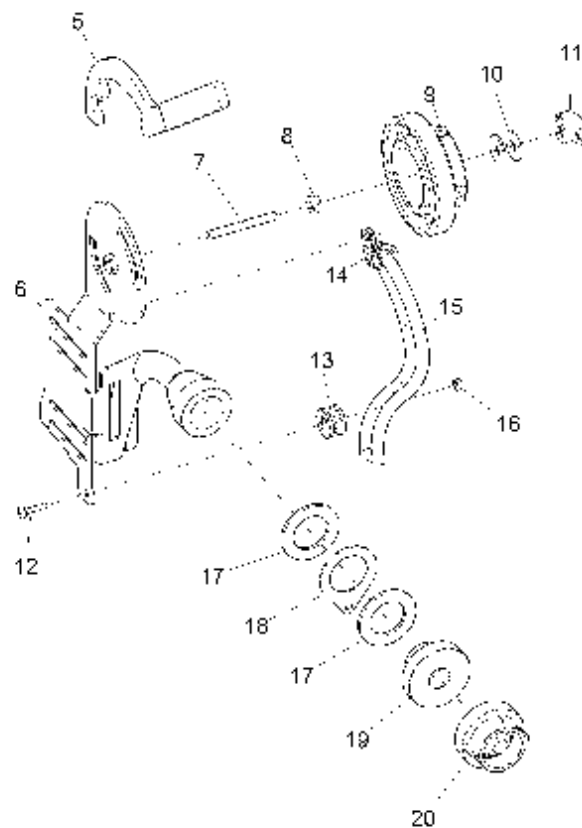

Anbindung an CM 1200 / 1250 / 1600
Connection to CM 1200 / 1250 / 1600